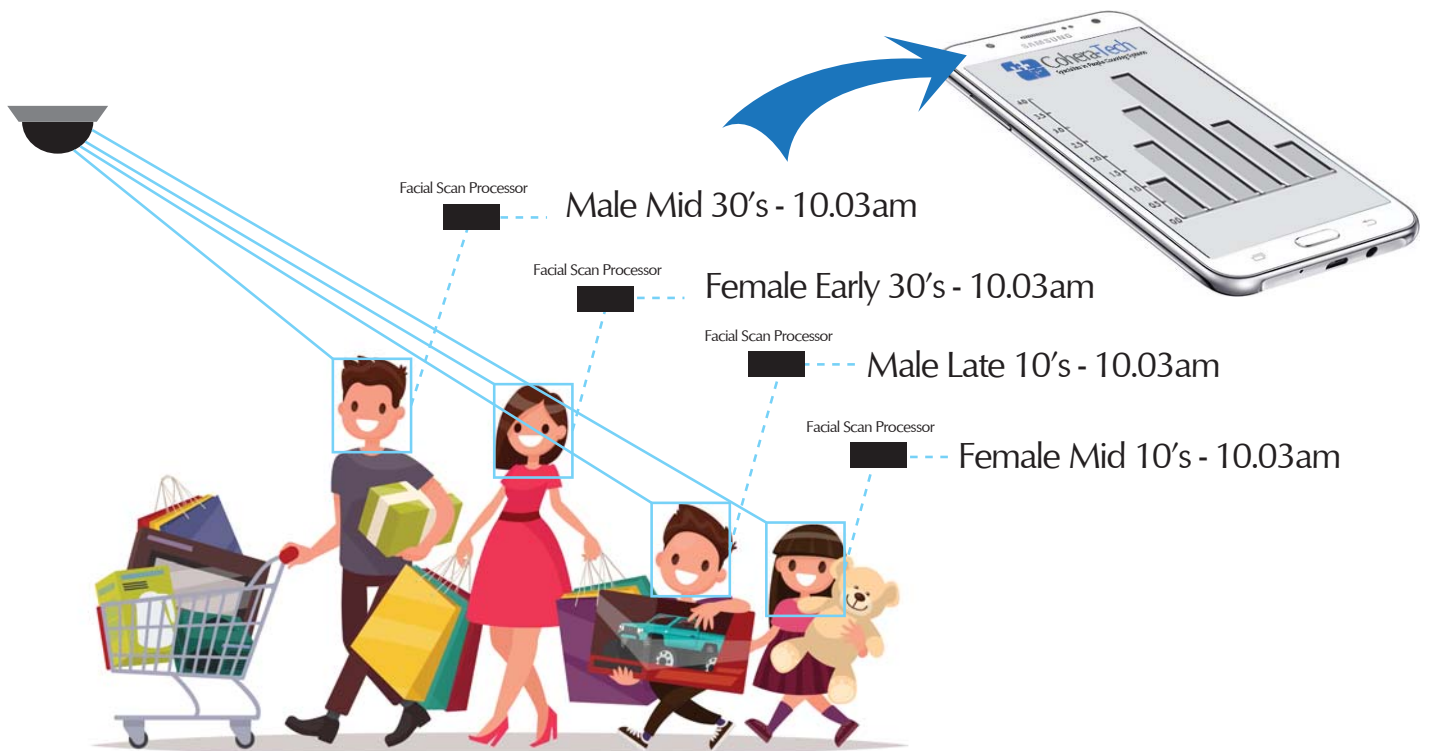

Cohera-Tech
Specialists in People Counting Systems

Track gender and age groups for accurate target marketing!

Capturing Age Group & Gender Analytics In Retail

The latest customer analytics tool for retailers and shopping centre managers is the capacity we now have to include age range and gender recognition in the data set and to integrate this with other information to provide new insights into shopper's demographics.

Senior executives and Store Managers are now able to check the effective traffic results of advertising and promotion activity by age group and gender.

- “Are the right groups responding to the advertising / promotional proposition?”
- Test different advertisements and offers against store visits and purchases and identify / model purchase influencers.
- “Are there other customer groups visiting your stores which could be potential purchasers?”
- Analyse and evaluate target demographics
- Track age /gender trends based on time /day / period
- Track age groups by 5 year segments
- View real-time data on your smart phone, tablet or PC
- Review analytics / data comparisons with your team with customised reports daily, weekly, monthly and yearly
- Operates independent of your IT and needs no additional computer hardware.

Cohera-Tech Advanced Age Group and Gender Analytics Analysis Systems

Dome sensor / cameras placed at entrance points use a combination of facial scanning and algorithms to determine age range and gender.

This data is directed to cloud based servers, analysed and delivered as real-time data to client's nominated smart phones, tablets and PC's.

Daily, weekly, monthly and yearly reports using this and other data are set up to provide a full suite of information rich reports to enable real time and long term executive decision making.