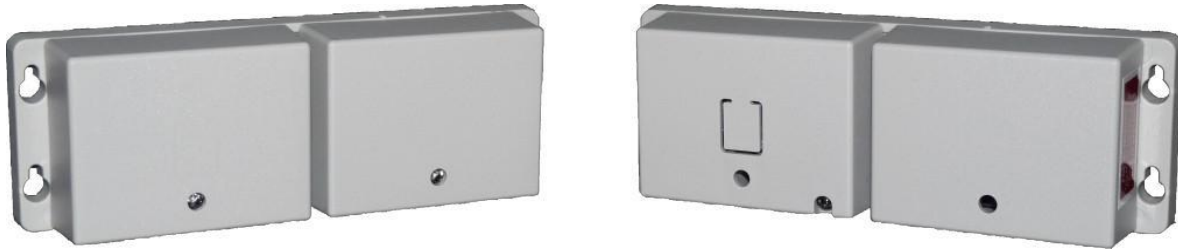

Wireless People Counter (Directional)

Battery Operated people counter with Integrated RF Transmitter

Description:

The WPC Directional Wireless People Counter is a battery operated Dual infra-red beam counter with an in-built radio transmitter. The unit consists of two parts; the IR transmitter and the IR receiver. The IR receiver has an integrated 6-digit LCD counter and a radio transmitter for truly wireless installation and operation. The unit can operate across a distance of up to 6 meters in low power mode and 10 meters in high power mode. The user can select the power mode. The counter can operate in almost any environment without interference from ambient lighting.

The WPC Wireless people counter is designed for long battery life; the internal 3.6 Volt Lithium battery will operate the receiver for up to 3 years in normal operation. The transmitter can operate on a single 3.6 Volt Lithium battery for 1 year in low power mode.

Features:

- Battery operated for simple installation
- Dual Ir Beam for Directional Counting
- Suitable for up to 10 meter opening - 6 meters in low power mode
- Up to 50 meters. radio range in typical Retail Environment (for use with WPC Manager)
- 14.4x5x2.5cm ABS enclosures
- Energy managed design for long battery life
- User replaceable batteries